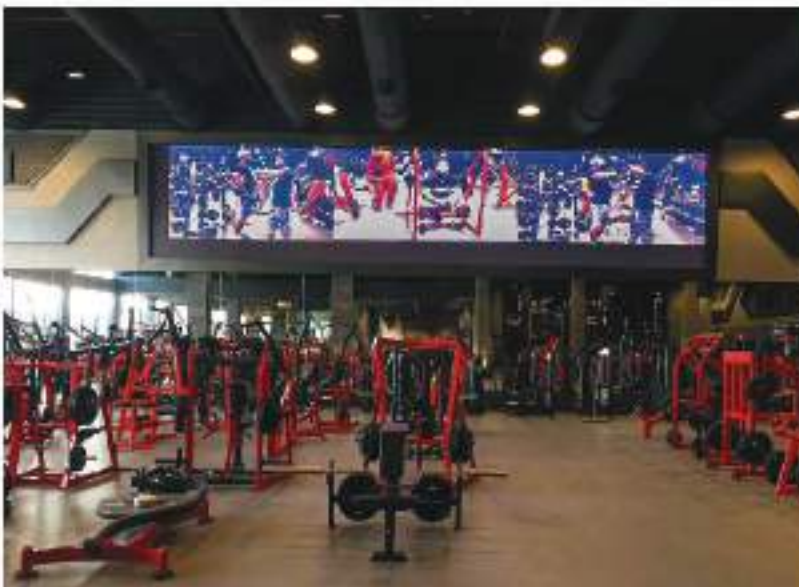

### Oxygen Gym / Indoor

Oxygen Gym we have installed 3 LED screens in the workout area also 1 LED in cafeteria .

- ✓ These are P 1.83mm Indoor Led screens with high resolution.