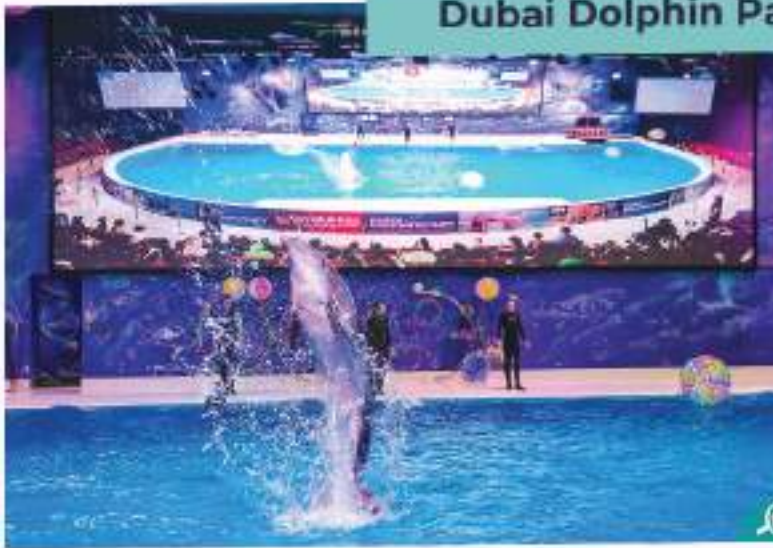

### Dubai Dolphin Park / Outdoor

85sqm P5 mm LED Screen installed in Dolphin Park, Dubai

- ✓ Special double side waterproof design due to real seawater and direct water drop on the LED.
- ✓ Its support HD videos with high brightness and eye-friendly display.
- ✓ LED screen controlled by Nova star controller with multi DMX and live streaming.